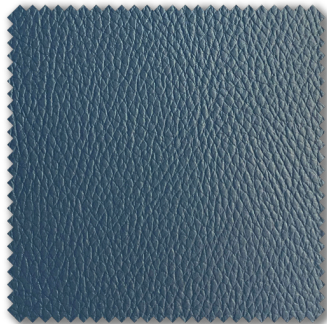

Vinyl Black

(VBK01)

Albury Side, Arm & XL Shell, Arizona, Bronte Shell, Luxor, Cairo, Macau & Trump Shell, Delhi Ottoman, Hugo, Kansas, Lugano, Pad Oslo, London & Tokyo, Pad Dublin, Lima & Fuji, Phoenix, Rialto, Torino Seat & Back, Pad Princess, Pad Florence, Sedona, Marco, Texas.

Vinyl Blue

(VBL01)

Albury Side Shell, Albury Arm Shell, Albury XL Shell, Pad Oslo, London & Tokyo, Pad Dublin, Lima & Fuji

Vinyl Charcoal

(VCH01)

Albury Side Shell, Albury Arm Shell, Albury XL Shell, Bronte Shell, Pad Oslo, London & Tokyo, Pad Dublin, Lima & Fuji

Vinyl Taupe

(VTP01)

Pad Oslo, London & Tokyo, Pad Dublin, Lima & Fuji

Vinyl White

(VWH01)

Pad Oslo, London & Tokyo, Pad Dublin, Lima & Fuji

Vinyl Red

(VRD01)