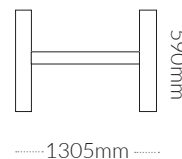

MANHATTAN

1800mm Folding Table & Drybar Bases

ORIGIN: China **USE:** Indoor **WARRANTY:** 12 Months

DIMENSIONS:

1800 Table Base

 12.7 kg

CODES:

Black - KBTFMAN180BK
White - KBTFMAN180WH

FINISHES:

Aluminum / Stainless Steel

Black/ SS White/ SS

MANHATTAN

1800mm Folding Table & Drybar Bases

SPECIFICATIONS:

Top Plates:

Hole Depth: 5mm

Footprint:

Assembly:

[Table Instructions -->](#)

Column:

Diameter : 50mm

Top :

Bottom :

Base:

Footprint:

Lockable Castors:

*Load rating up to 75kg

Top:

Minimum:

1650 x 750mm

Maximum:

2000 x 900mm