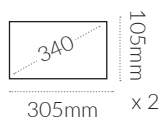

MANHATTAN

1800mm Folding Table & Drybar Bases

ORIGIN: China **USE:** Indoor **WARRANTY:** 12 Months

DIMENSIONS:

1800 Table Base

 12.7 kg

CODES:

Black - KBTFMAN180BK
White - KBTFMAN180WH

FINISHES:

Aluminum / Stainless Steel

Black/ SS White/ SS

MANHATTAN

1800mm Folding Table & Drybar Bases

SPECIFICATIONS:

Top Plates:

Hole Depth: 5mm

Footprint:

Assembly:

[Table Instructions -->](#)

Column:

Diameter : 50mm

Top :

Bottom :

Base:

Footprint:

Lockable Castors:

*Load rating up to 75kg

Top:

Minimum:

1650 x 750mm

Maximum:

2000 x 900mm