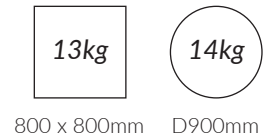

Top Max:

Table:

Drybar: