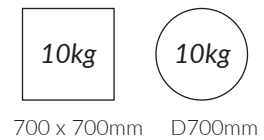

PRODUCT MAINTENANCE:

Powdercoated Mild Steel / Zinc Coated Cast Iron:

1. Regularly dust surface with damp cloth.
2. Wash with a soft cloth and warm soapy water.
3. Always dry with a lint free cloth.

DO NOT: Use abrasive pads, brushes, or cleaners like steel wool, as it will scratch the surface.

DO NOT: Use powder, concentrated detergents, or silicone-based furniture polishes.

NOTE: Chipping and breaking of the coating may result in deterioration of the product and should be addressed.