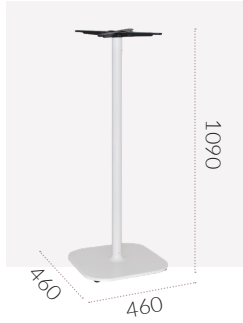

### DIMENSIONS:

H730 Table

 15.8 kg

H1090 Drybar

 17.5 kg

**S-CAB**

#### Column:

Diameter: 50mm

Top

Bottom

#### Base:

Footprint:

Adjustable Footglides:

x4

Thread: M8  
Length: 10mm