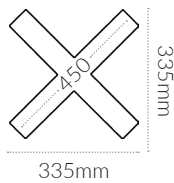

Table & Drybar Bases

SPECIFICATIONS:

Spider:

Hole Depth: 7 mm

Footprint:

Assembly:

[Booker Rod -->](#)