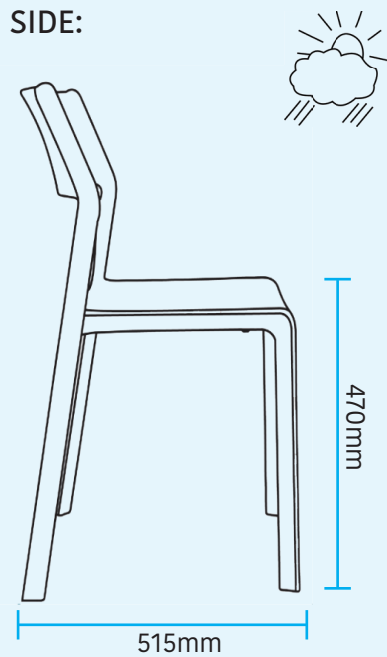

TRILL CHAIR

ezfun™

DESCRIPTION: The Trill chair is modern in design with uniformly coloured reinforced fibreglass resin with non slip feet. This UV resistant chair can be stacked in groups of 6 and is suitable for indoor and outdoor use. Other colours are available via indent.

DETAILS:

ORIGIN: Italy

FRAME: Fiberglass Polypropylene

VARIATIONS: Armchair,
Stool

DIMENSIONS:

 4.2 kg

 8 pieces

 pcs/ctn 0.384m³

FRONT:

SIDE:

COLOURS:

ANTHRACITE

WHITE

TEAL

TAUPE

LIGHT GREY