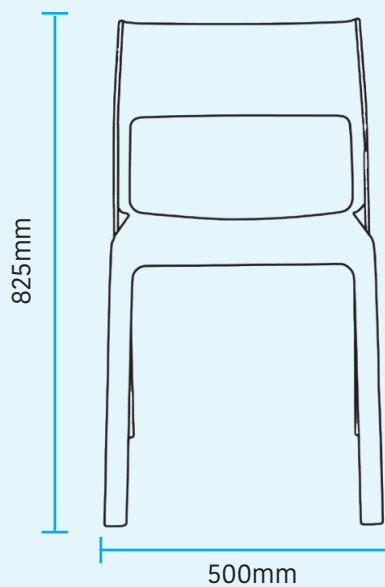

DIMENSIONS:

4.2 kg

8 pieces

pcs/ctn 0.384m³

FRONT: