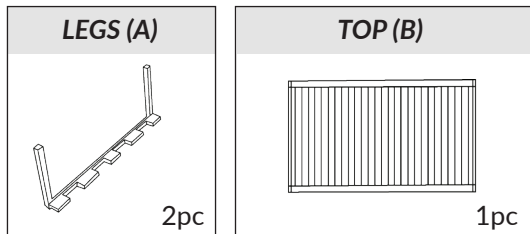

ARIA 1000 x 600

ez ASSEMBLY
INSTRUCTIONS

Coffee Tables

PARTS: