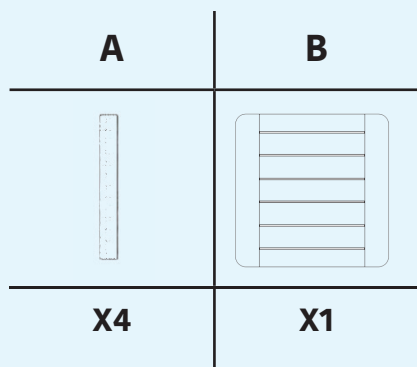

NOTES:

To achieve the best results with the assembly of our Maestrale table, place on a flat level surface. Take care at all times as there is a risk of being pinched during the connection process.

PARTS:

Professional square DurelTop table with a slatted wood effect. Aluminium legs.

Stability guaranteed by steel bars running across the entire length of the top.

Stackable, can be used individually or with other tables.

DIAGRAM:

STEP 1:

STEP 2:

COMPLETE:

STACKABLE