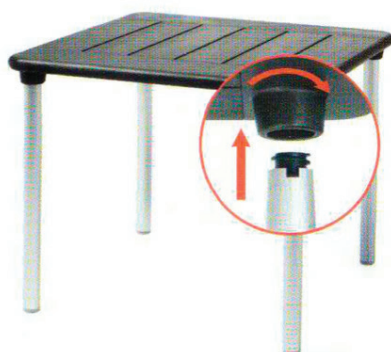

DIAGRAM:

STEP 1:

STEP 2: